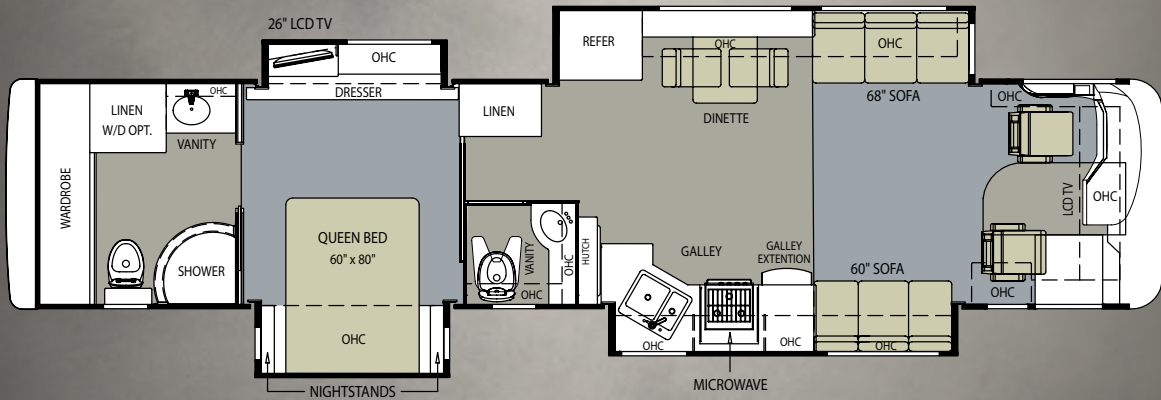

### **DESIGN**

- › Solid Wood Cabinetry Throughout
- › Ceramic Tile with Decorative Glass Accents
- › Fireplace Option

[www.MonacoCoach.com](http://www.MonacoCoach.com)

■ CARPET | ■ TILE

42SKQ

42PAQ

**MONACO**