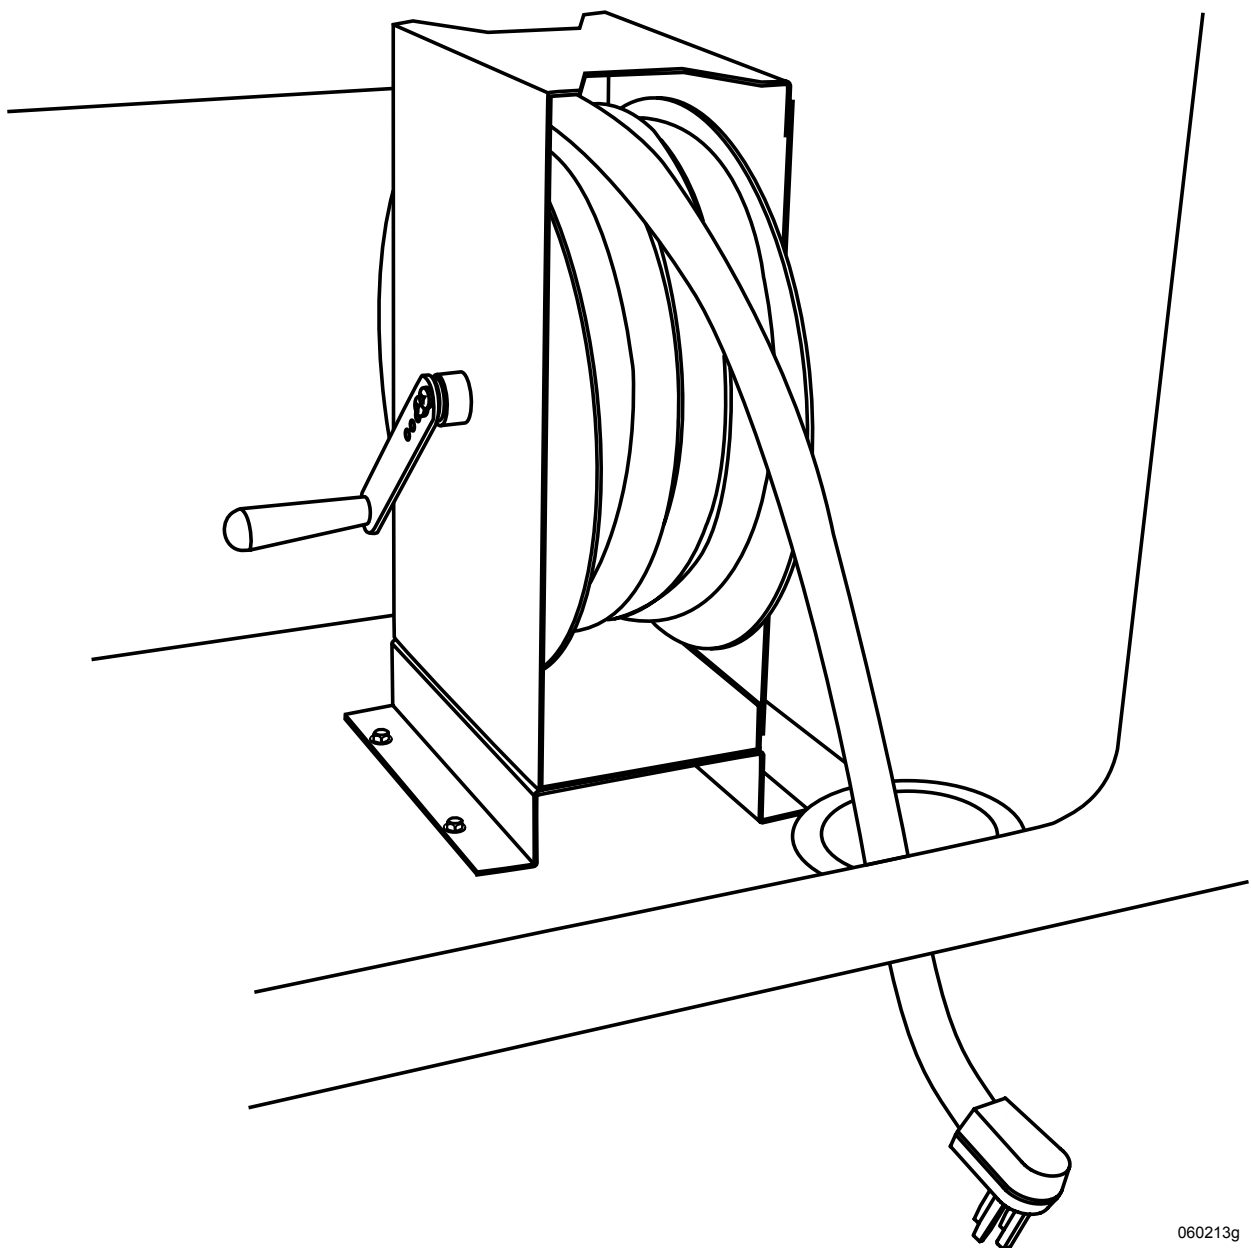

PLUGGING IN THE SHORE CORD W/CORD REEL OPTION

(This option is not available for a 34SBD floorplan)

- Located in the roadside compartment is the shore power cord.
- Extend the cable by extending a sufficient amount of cable to reach the power supply. If 50 Amp service is not available, install the proper electrical adapter(s) to the cord.
- Always turn off the shore power breaker to the power supply before connecting or disconnecting the shore cord. This will prevent an accidental shock and flashing of electrical contacts.
- After the connection is made, turn the shore power breaker on. The transfer switch should make an audible click.
- Ensure AC In is lit on the inverter remote panel inside the motorhome.

* Italic text denotes change.

060213g